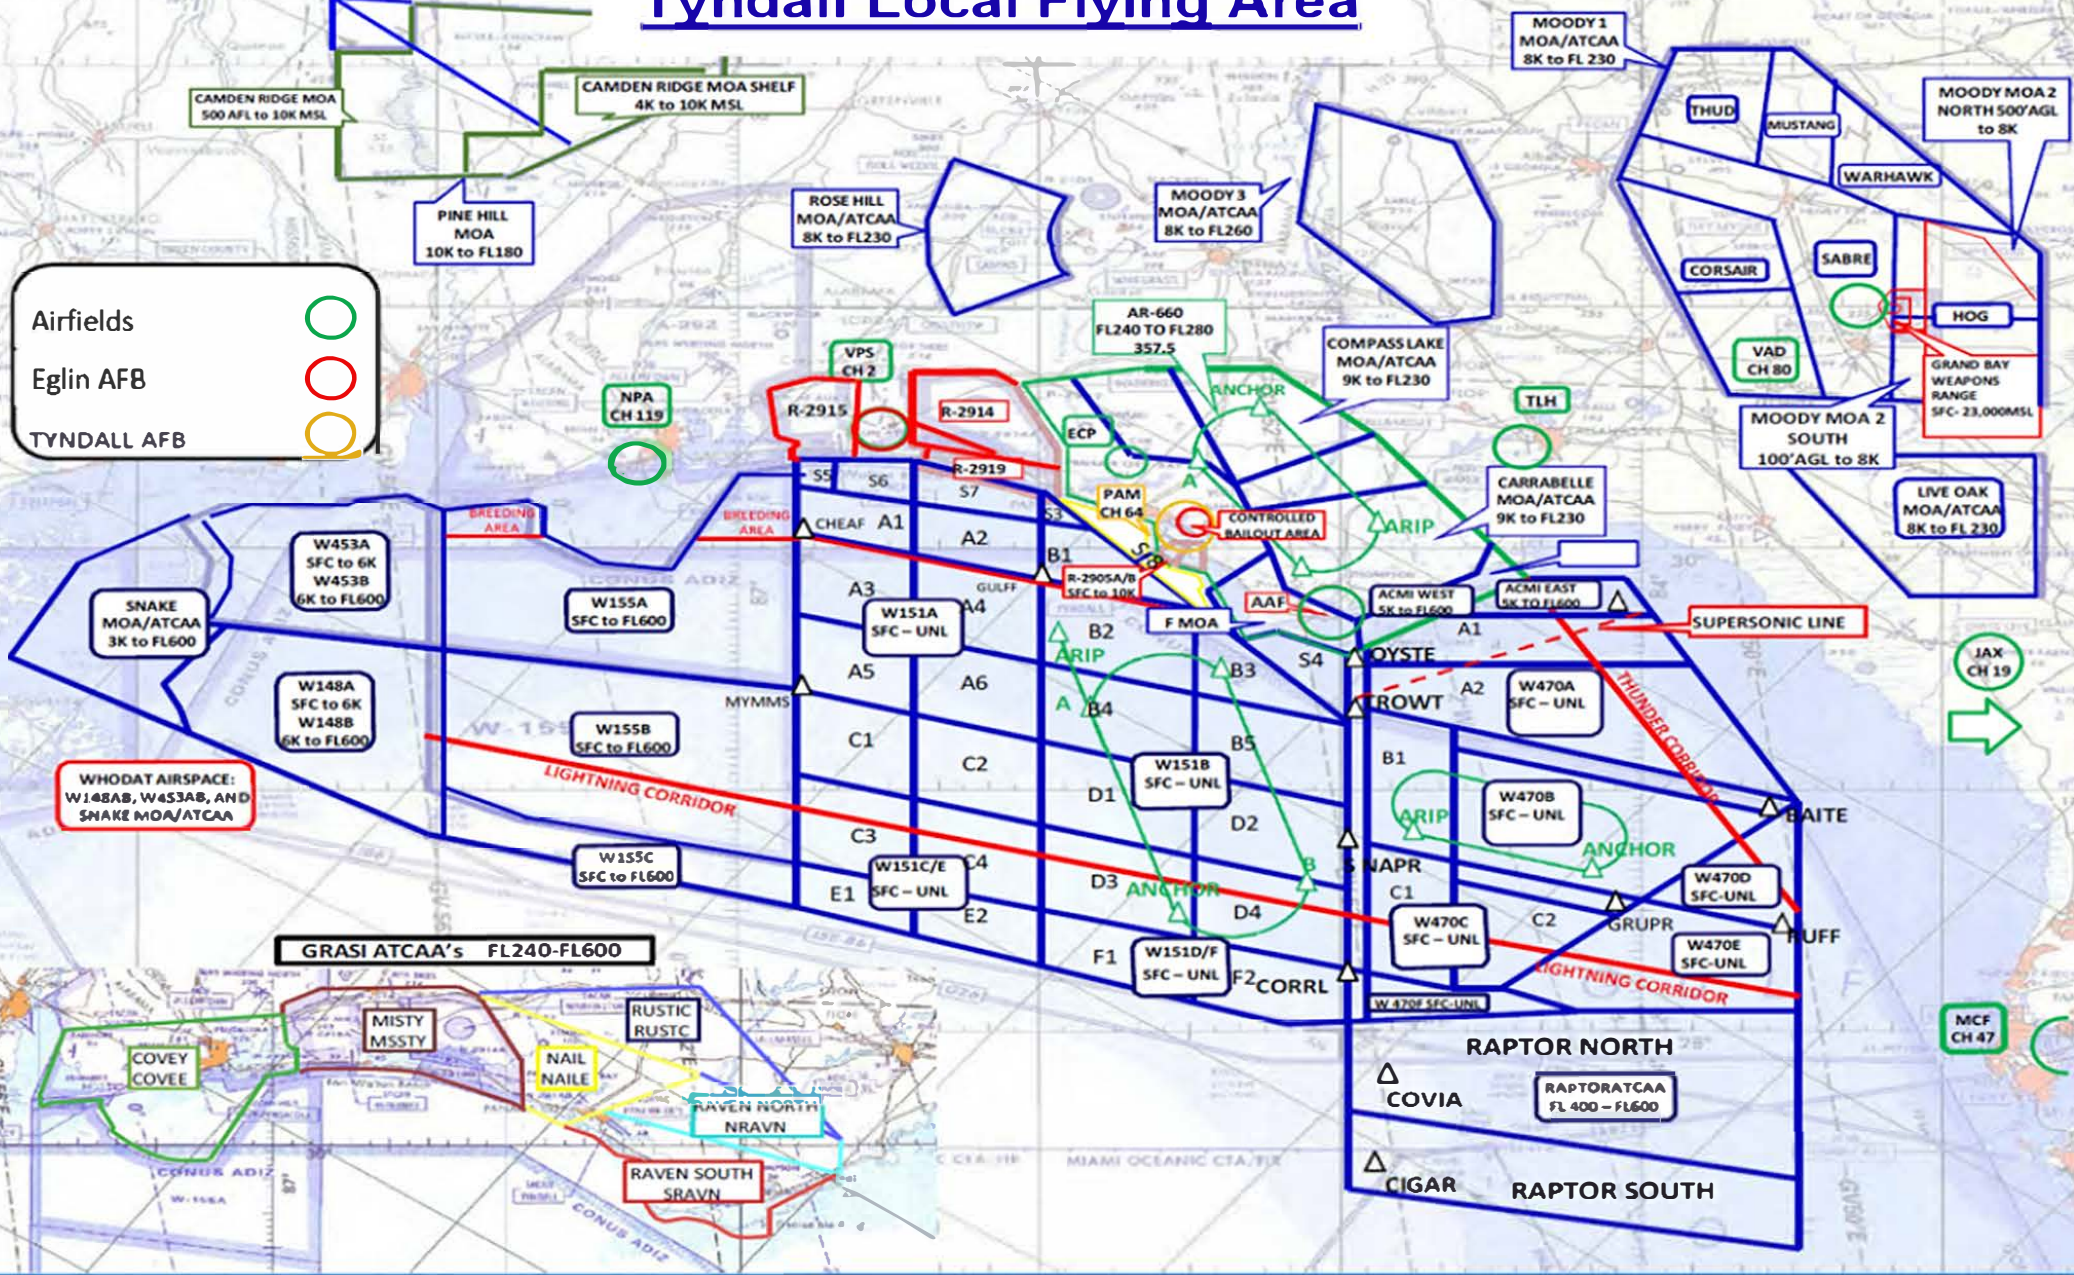

Tyndall Mid-Air Collision Avoidance Smart Card

LEGEND	
	300' - FL230 M-F
	300' - 4K' M-F
	300' - 6K' M-F
	GA Preferred VFR Routes
	9K' - FL230 M-F

VFR Pattern:

Drone VFR Pattern:

AGENCY	VHF
TYN GND	121.9
TYN TWR	133.950
Dept S	124.150
APPR S	124.150
Arrival	119.775
SOF	139.6
Eglin MSN	141.150
ECP APPR	120.825
ECP TWR	118.950
ECP GND	121.650
ECP ATIS	119.750

Tyndall Local Flying Area

- Airfields ○
- Eglin AFB ○
- TYNDALL AFB ○