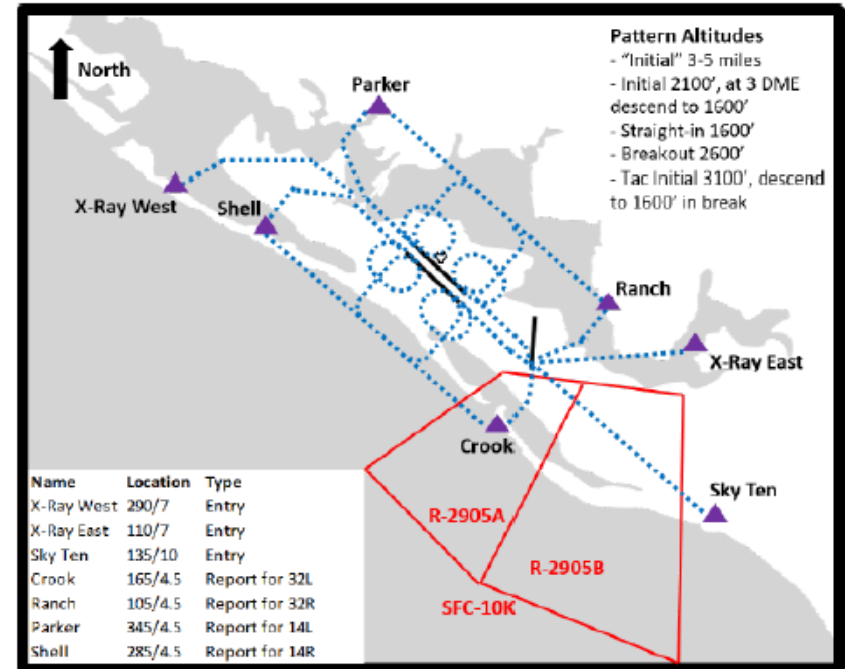

Tyndall Mid-Air Collision Avoidance Smart Card

LEGEND	
	300' - FL230 M-F
	300' - 4K' M-F
	300' - 6K' M-F
	GA Preferred VFR Routes
	9K' - FL230 M-F

VFR Pattern:

Drone VFR Pattern:

AGENCY	VHF
TYN GND	121.9
TYN TWR	133.950
Dept S	124.150
APPR S	124.150
Arrival	119.775
SOF	139.6
Eglin MSN	141.150
ECP APPR	120.825
ECP TWR	118.950
ECP GND	121.650
ECP ATIS	119.750

Tyndall Local Flying Area

- Airfields ○
- Eglin AFB ○
- TYNDALL AFB ○