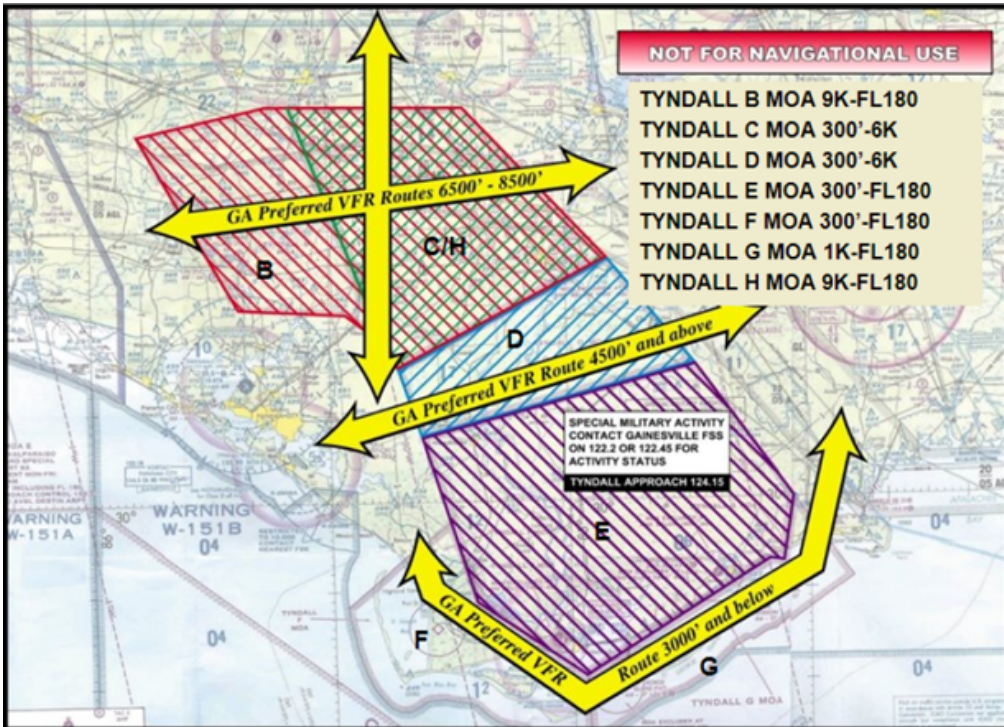

Tyndall Mid-Air Collision Avoidance Smart Card

LEGEND	
	300' - FL230 M-F
	300' - 4K' M-F
	300' - 6K' M-F
	GA Preferred VFR Routes
	9K' - FL230 M-F

VFR Pattern:

Drone VFR Pattern:

AGENCY	VHF
TYN GND	121.9
TYN TWR	133.950
Dept S	124.150
APPR S	124.150
Arrival	119.775
SOF	139.6
Eglin MSN	141.150
ECP APPR	120.825
ECP TWR	118.950
ECP GND	121.650
ECP ATIS	119.750

Tyndall Local Flying Area

- Airfields ○
- Eglin AFB ○
- TYNDALL AFB ○