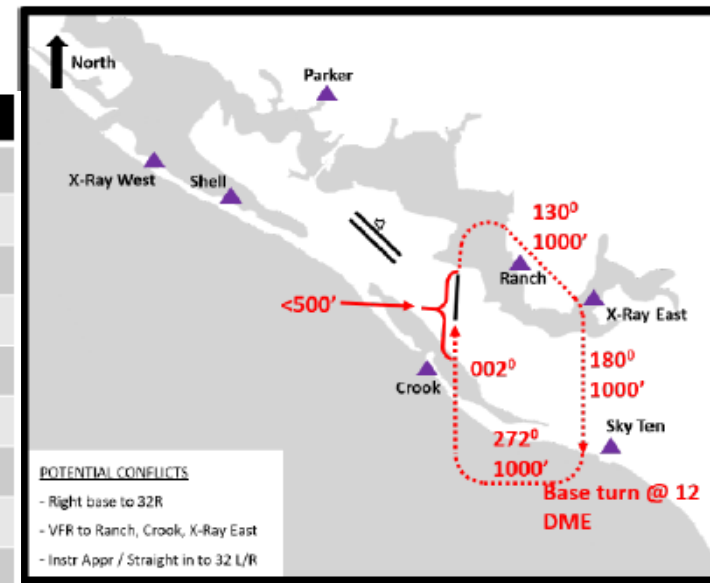

Tyndall Mid-Air Collision Avoidance Smart Card

LEGEND	
	300' - FL230 M-F
	300' - 4K' M-F
	300' - 6K' M-F
	GA Preferred VFR Routes
	9K' - FL230 M-F

VFR Pattern:

Drone VFR Pattern:

AGENCY	VHF
TYN GND	121.9
TYN TWR	133.950
Dept S	124.150
APPR S	124.150
Arrival	119.775
SOF	139.6
Eglin MSN	141.150
ECP APPR	120.825
ECP TWR	118.950
ECP GND	121.650
ECP ATIS	119.750

Tyndall Local Flying Area

- Airfields ○
- Eglin AFB ○
- TYNDALL AFB ○